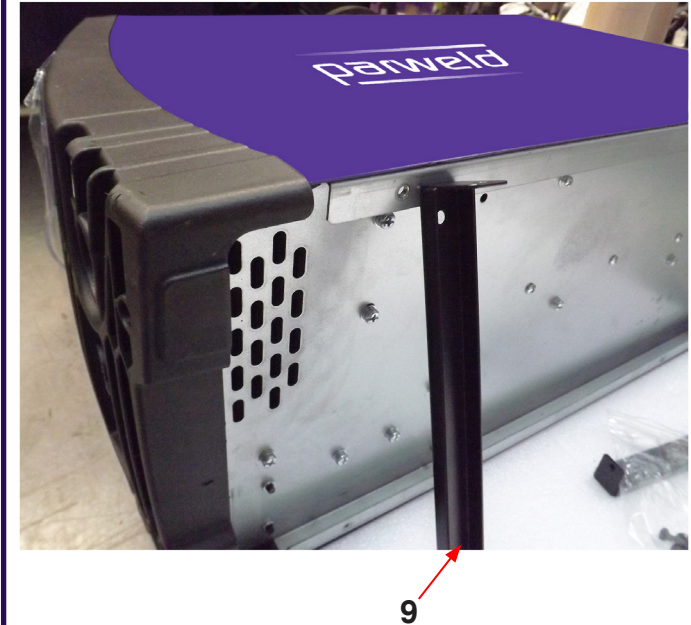

STEP 1

Assemble the Bottle Support Panel (2) to the Trolley Base (1) using 8 of the M6x10 screws (5) as shown in FIG 1.

STEP 2

Remove Fixing Brackets (3) from Trolley Base (1) by undoing the 4 screws. Assemble Fixing Brackets (3) to the underneath of the Drawer (8) or w/cooler (11) using the M5x12 screws (10) in 4 places as shown in FIG 2. Assemble Drawer (8) or w/cooler (11) complete with Fixing Brackets (3) back onto the Trolley Base (1) using the 4 screws removed earlier.