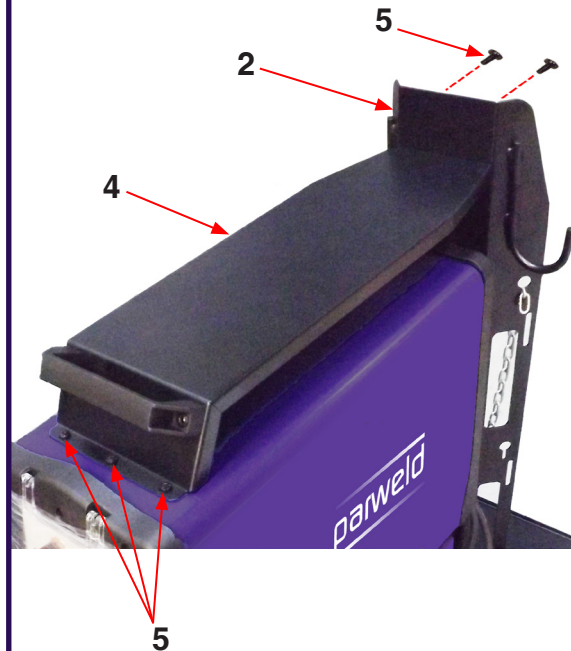

FIG 5 - Assembly of Handle Panel

STEP 5

Assemble the Handle Panel (4) onto the bottle support panel (2) using 2 of the M6x10 screws (5). Then finally assemble the front of the Handle Panel (4) to the top of the machine using the 3 remaining M6x10 screws (5).