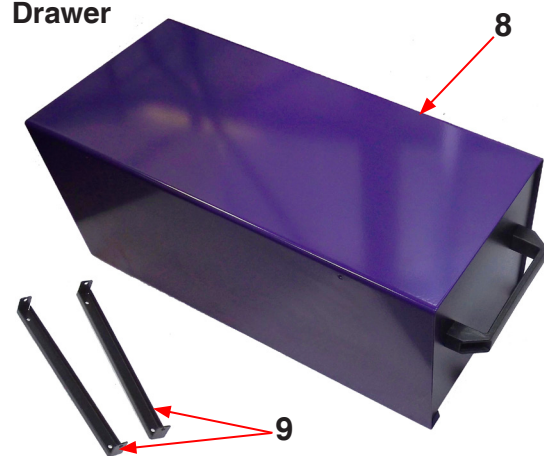

Parts List

Trolley

1) Trolley Base complete with Wheels x 1
2) Bottle Support Panel (double width for TR007) x 1
3) Drawer / Water Cooler Fixing Bracket x 2
4) Handle Panel
5) M6 x 10 Screw x 13
6) M5 x 12 Screw x 4
7) Gas Bottle Securing Chain x 1

Drawer

8) Drawer Unit x 1
9) Machine Fixing Bracket x 2
10) M5 x 12 Screw with Washer x 8

Water Cooler (Optional Extra)

11) Water Cooler Unit
12) Machine Fixing Bracket (as item 9)
13) M5 x 12 Screw with Washer (as item 10)

Drawer

5

6

10