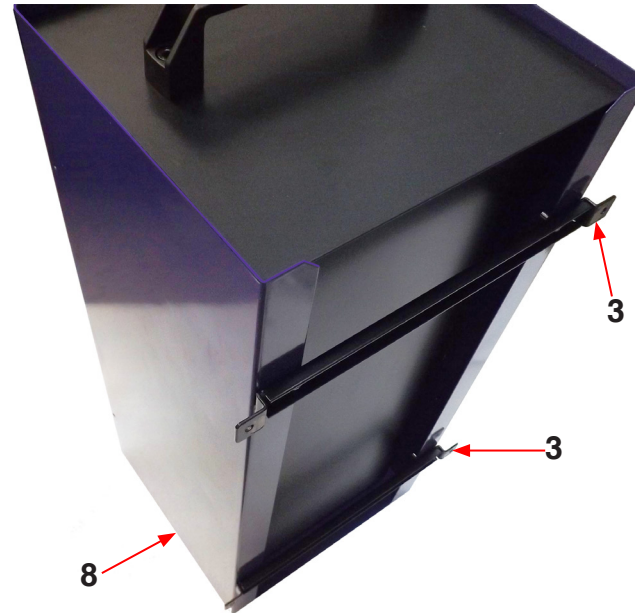

TR007 / TR008 Trolley

ASSEMBLY INSTRUCTIONS

ISSUE 2

Trolley

Parts List

Trolley

- 1) Trolley Base complete with Wheels x 1
- 2) Bottle Support Panel (double width for TR007) x 1
- 3) Drawer / Water Cooler Fixing Bracket x 2
- 4) Handle Panel
- 5) M6 x 10 Screw x 13
- 6) M5 x 12 Screw x 4
- 7) Gas Bottle Securing Chain x 1

Drawer

Water Cooler

5

6

10

FIG 1 - Assembly of Trolley

FIG 2 - Assembly of Drawer or W/Cooler to Trolley

FIG 3 - Assembly of Brackets to Machine

STEP 1

Assemble the Bottle Support Panel (2) to the Trolley Base (1) using 8 of the M6x10 screws (5) as shown in FIG 1.

STEP 2

Remove Fixing Brackets (3) from Trolley Base (1) by undoing the 4 screws. Assemble Fixing Brackets (3) to the underneath of the Drawer (8) or w/cooler (11) using the M5x12 screws (10) in 4 places as shown in FIG 2. Assemble Drawer (8) or w/cooler (11) complete with Fixing Brackets (3) back onto the Trolley Base (1) using the 4 screws removed earlier.