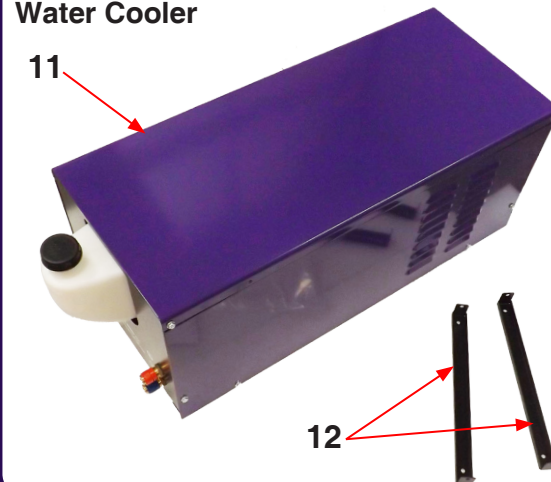

Water Cooler