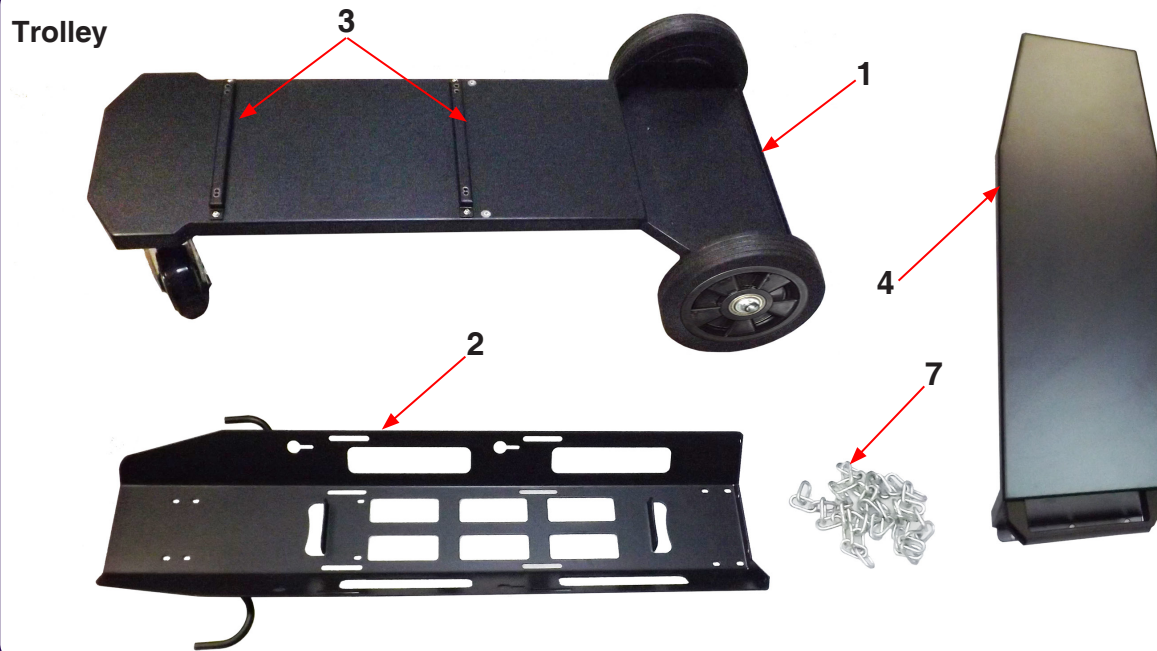

TR007 / TR008 Trolley

ASSEMBLY INSTRUCTIONS

ISSUE 2

Trolley

Parts List

Trolley

- 1) Trolley Base complete with Wheels x 1
- 2) Bottle Support Panel (double width for TR007) x 1
- 3) Drawer / Water Cooler Fixing Bracket x 2
- 4) Handle Panel
- 5) M6 x 10 Screw x 13
- 6) M5 x 12 Screw x 4
- 7) Gas Bottle Securing Chain x 1

Drawer

- 8) Drawer Unit x 1
- 9) Machine Fixing Bracket x 2
- 10) M5 x 12 Screw with Washer x 8

Water Cooler (Optional Extra)

- 11) Water Cooler Unit
- 12) Machine Fixing Bracket (as item 9)
- 13) M5 x 12 Screw with Washer (as item 10)

STEP 1

Assemble the Bottle Support Panel (2) to the Trolley Base (1) using 8 of the M6x10 screws (5) as shown in FIG 1.

STEP 2

Remove Fixing Brackets (3) from Trolley Base (1) by undoing the 4 screws. Assemble Fixing Brackets (3) to the underneath of the Drawer (8) or w/cooler (11) using the M5x12 screws (10) in 4 places as shown in FIG 2. Assemble Drawer (8) or w/cooler (11) complete with Fixing Brackets (3) back onto the Trolley Base (1) using the 4 screws removed earlier.

STEP 5

Assemble the Handle Panel (4) onto the bottle support panel (2) using 2 of the M6x10 screws (5). Then finally assemble the front of the Handle Panel (4) to the top of the machine using the 3 remaining M6x10 screws (5).