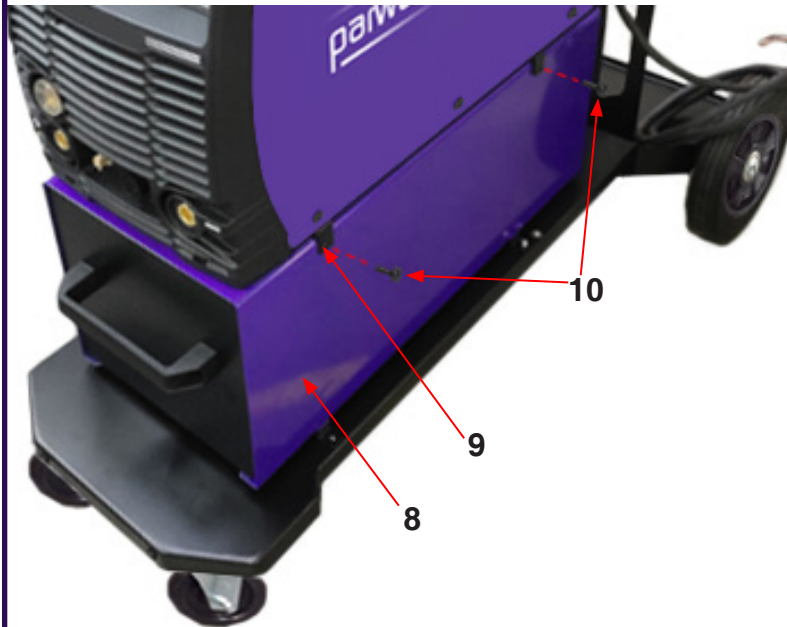

FIG 4 - Assembly of Machine to Drawer or W/Cooler

STEP 4

Carefully locate the Machine complete with Machine Fixing Brackets (9) onto the top of the Drawer (8) or w/cooler (11) as shown in FIG 4. Fix into position with M5x12 screws (10) in 4 places.