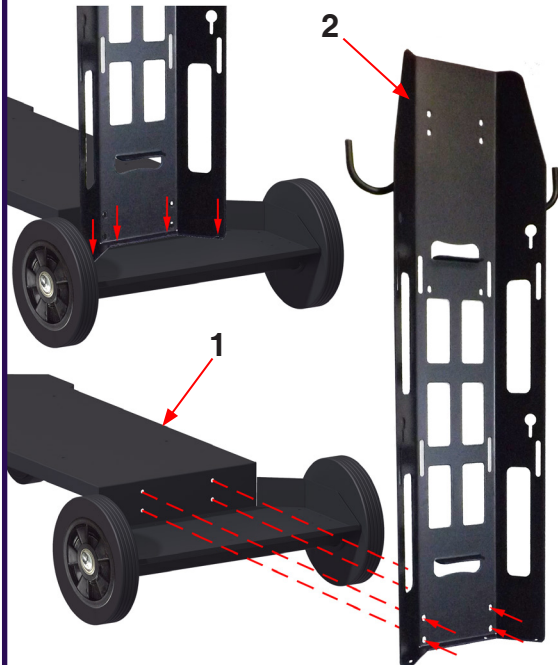

TR007 / TR008 Trolley

ASSEMBLY INSTRUCTIONS

ISSUE 2

Trolley

Parts List

Trolley

- 1) Trolley Base complete with Wheels x 1
- 2) Bottle Support Panel (double width for TR007) x 1
- 3) Drawer / Water Cooler Fixing Bracket x 2
- 4) Handle Panel
- 5) M6 x 10 Screw x 13
- 6) M5 x 12 Screw x 4
- 7) Gas Bottle Securing Chain x 1

Drawer

- 8) Drawer Unit x 1
- 9) Machine Fixing Bracket x 2
- 10) M5 x 12 Screw with Washer x 8

Water Cooler (Optional Extra)

- 11) Water Cooler Unit
- 12) Machine Fixing Bracket (as item 9)
- 13) M5 x 12 Screw with Washer (as item 10)

Drawer

Water Cooler

5

6

10

FIG 1 - Assembly of Trolley

FIG 2 - Assembly of Drawer or W/Cooler to Trolley

FIG 3 - Assembly of Brackets to Machine

STEP 1

Assemble the Bottle Support Panel (2) to the Trolley Base (1) using 8 of the M6x10 screws (5) as shown in FIG 1.

STEP 2

Remove Fixing Brackets (3) from Trolley Base (1) by undoing the 4 screws. Assemble Fixing Brackets (3) to the underneath of the Drawer (8) or w/cooler (11) using the M5x12 screws (10) in 4 places as shown in FIG 2. Assemble Drawer (8) or w/cooler (11) complete with Fixing Brackets (3) back onto the Trolley Base (1) using the 4 screws removed earlier.