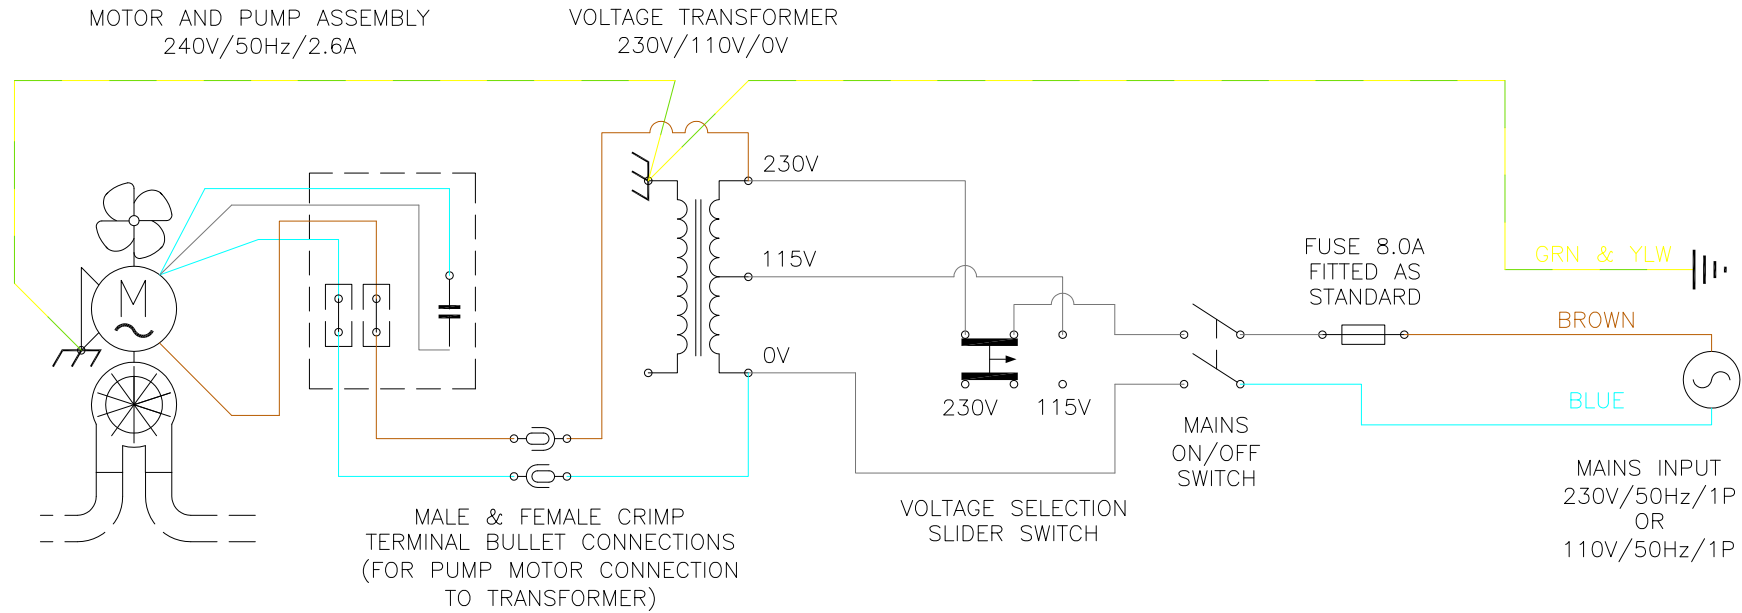

WATER COOLER CIRCUIT DIAGRAM

FLOW SWITCH TO PLUG CIRCUIT DIAGRAM